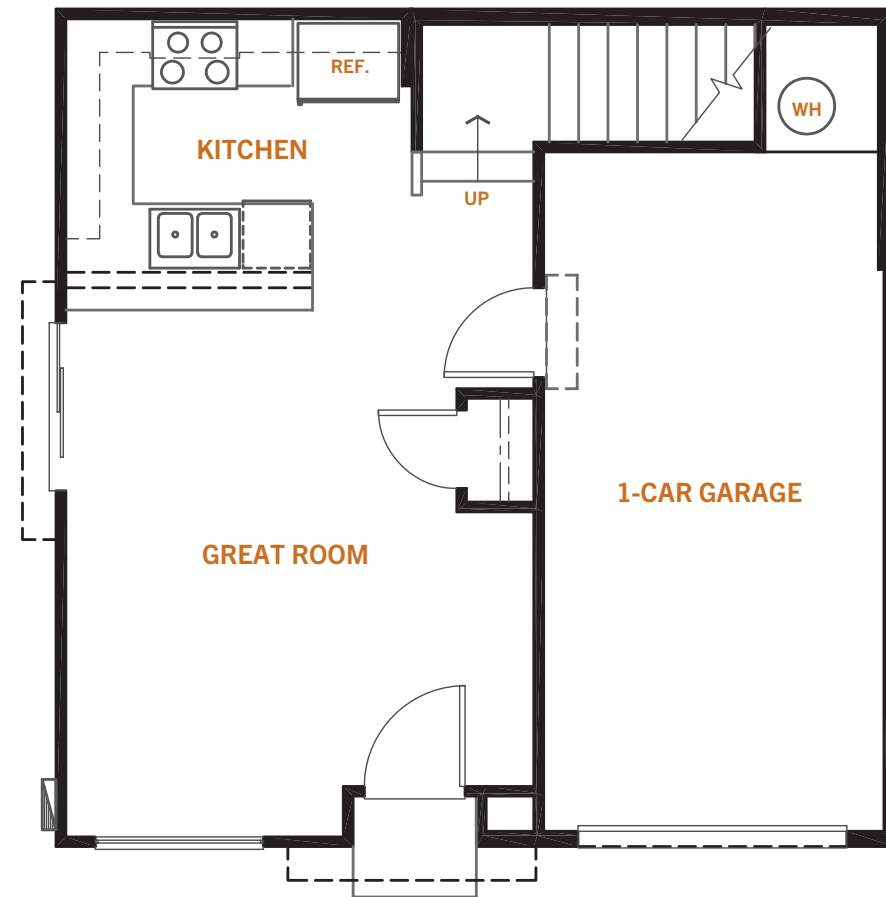

WATERCOLOR

SIENNA PLAN 514

🏠 975 sf

🛏 2 Bedrooms

🚿 2 Bathrooms

🚗 1-Car Garage

FIRST FLOOR

SECOND FLOOR