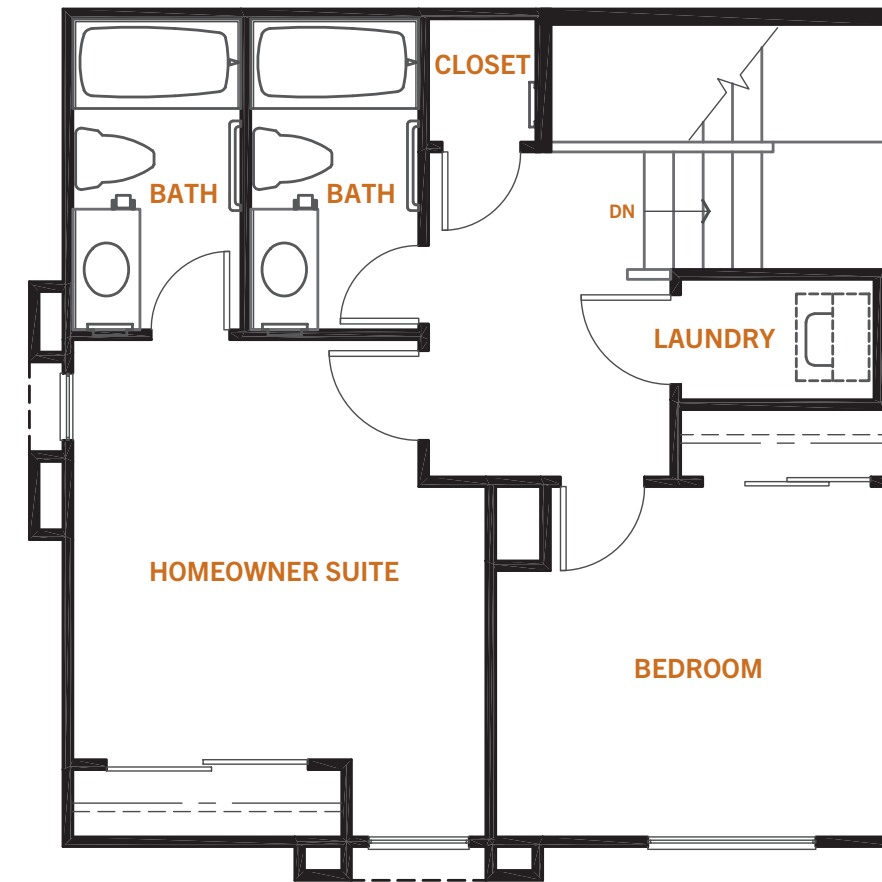

WATERCOLOR

SIENNA PLAN 514

🏠 975 sf

🛏 2 Bedrooms

🚿 2 Bathrooms

🚗 1-Car Garage

FIRST FLOOR

SECOND FLOOR