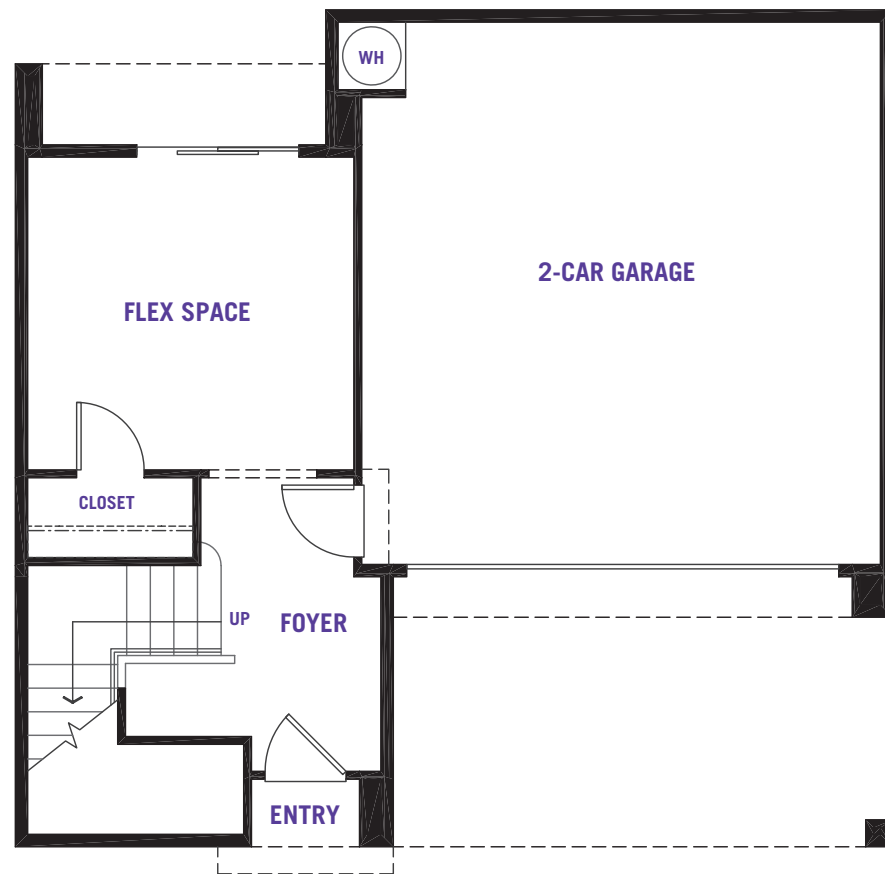

WATERCOLOR

INDIGO PLAN 543

1,946 sf 3 Bedrooms 2.5 Bathrooms 2-Car Garage

FIRST FLOOR

SECOND FLOOR

THIRD FLOOR

PRELIMINARY