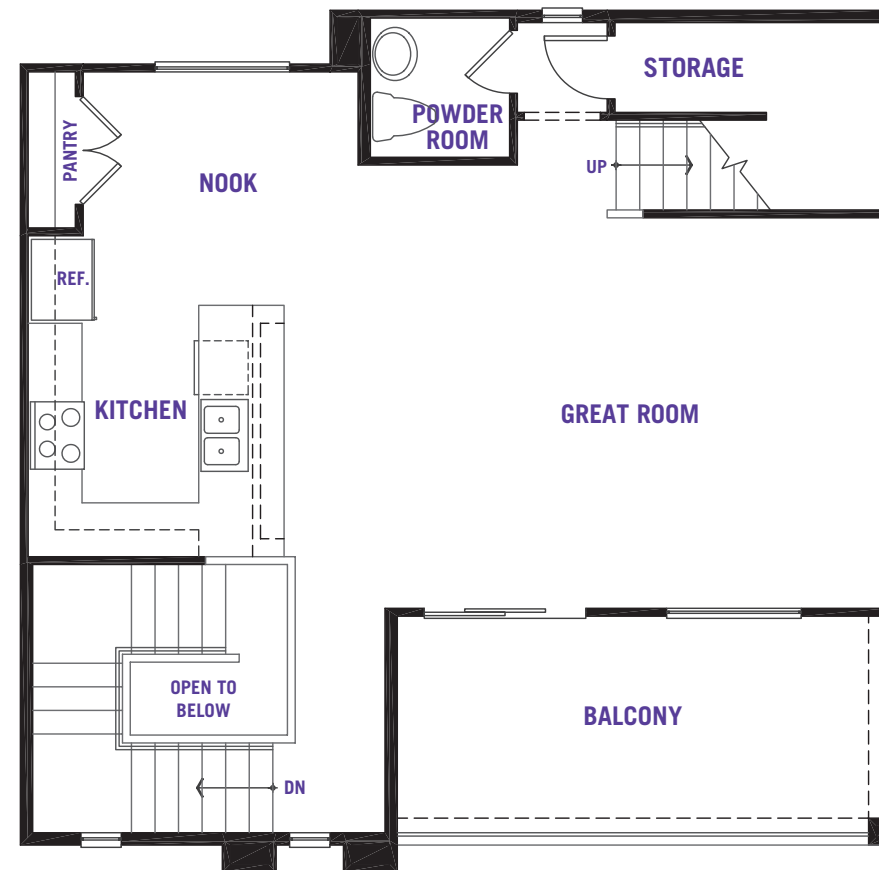

WATERCOLOR

INDIGO PLAN 543

1,946 sf 3 Bedrooms 2.5 Bathrooms 2-Car Garage

FIRST FLOOR

SECOND FLOOR

THIRD FLOOR

PRELIMINARY