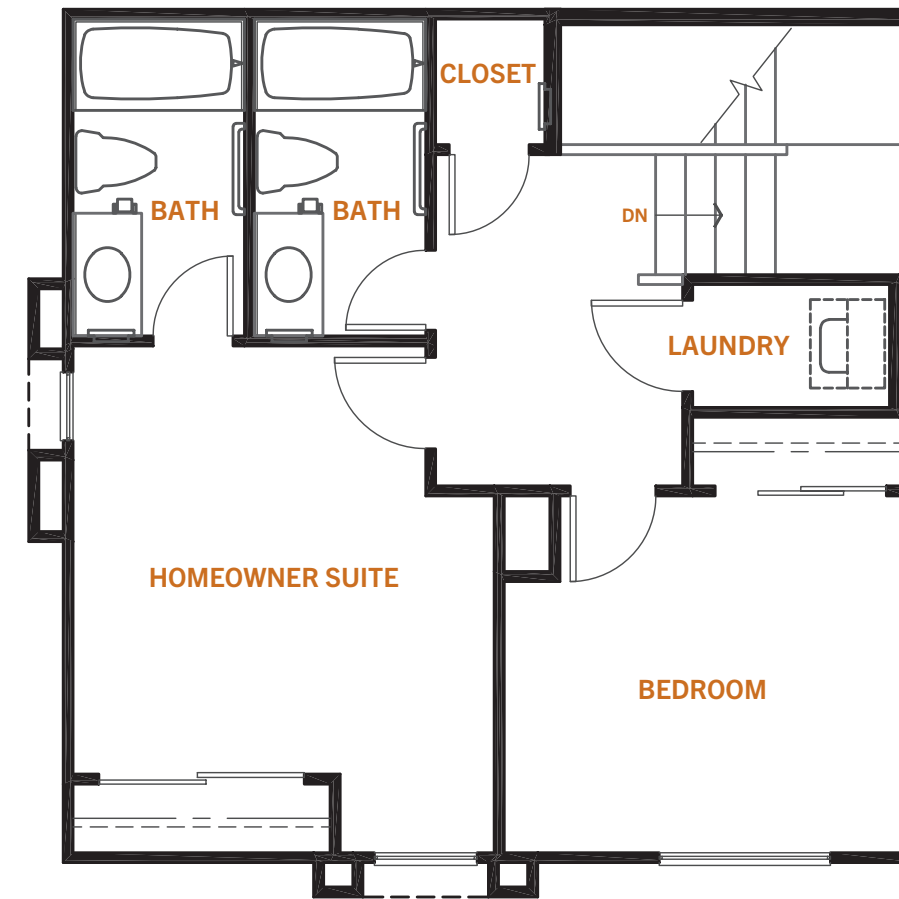

WATERCOLOR

SIENNA PLAN 515

🏠 975 sf

🛏 2 Bedrooms

🚿 2 Bathrooms

🚗 1-Car Garage

FIRST FLOOR

SECOND FLOOR