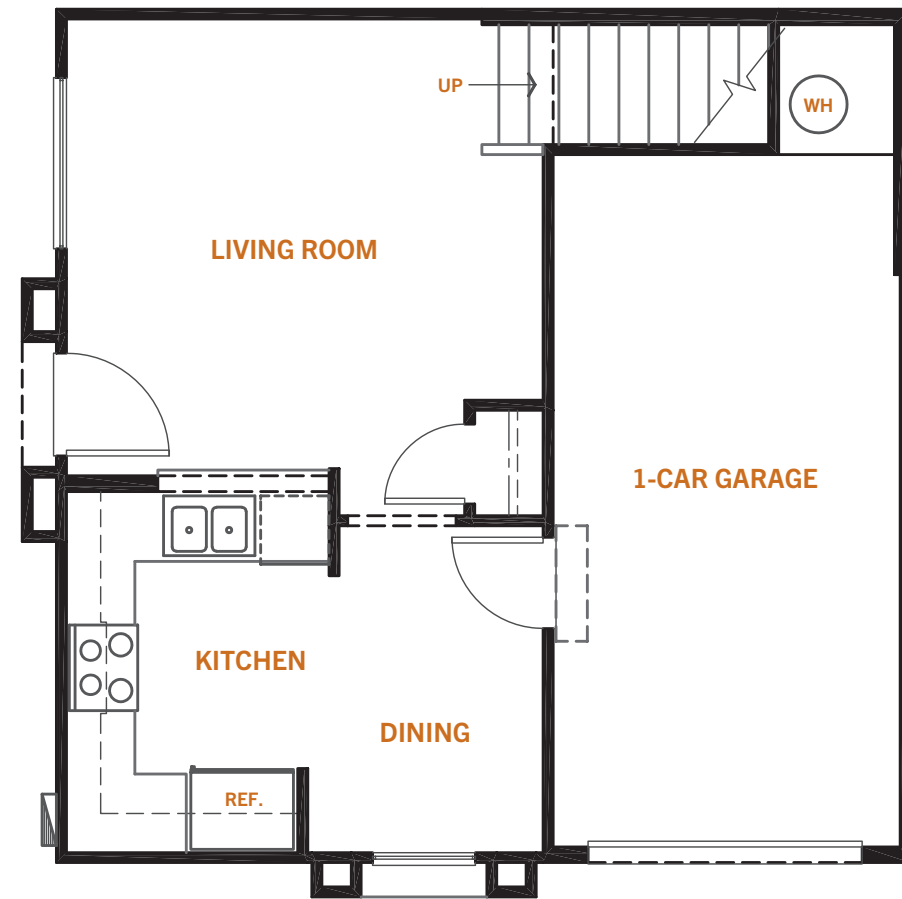

WATERCOLOR

SIENNA PLAN 515

🏠 975 sf

🛏 2 Bedrooms

🚿 2 Bathrooms

🚗 1-Car Garage

FIRST FLOOR

SECOND FLOOR