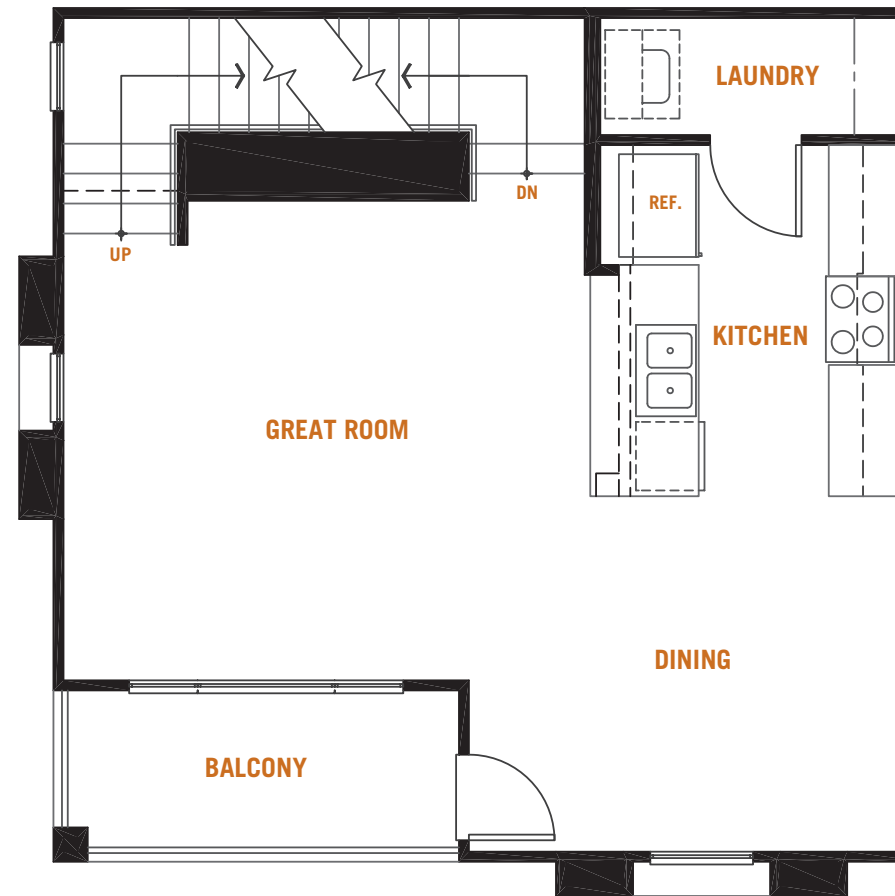

WATERCOLOR

SIENNA PLAN 513

1,407 sf 3 Bedrooms 3 Bathrooms 1-Car Garage

FIRST FLOOR

SECOND FLOOR

THIRD FLOOR

PRELIMINARY