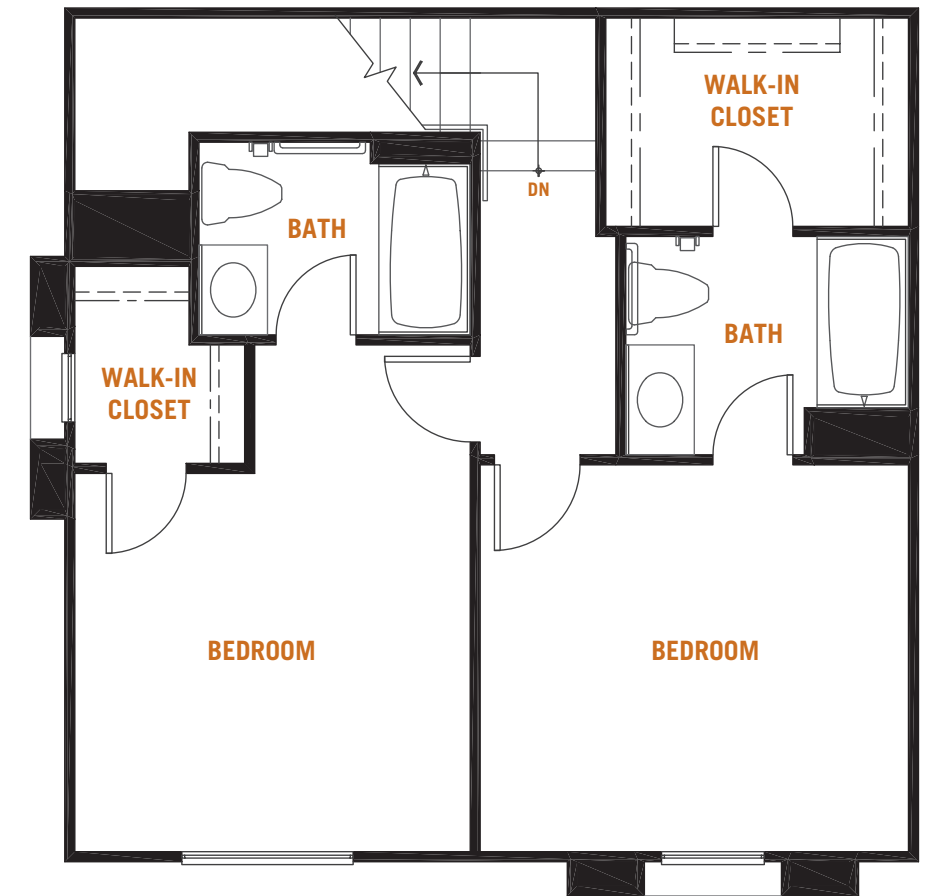

WATERCOLOR

SIENNA PLAN 513

1,407 sf 3 Bedrooms 3 Bathrooms 1-Car Garage

FIRST FLOOR

SECOND FLOOR

THIRD FLOOR

PRELIMINARY