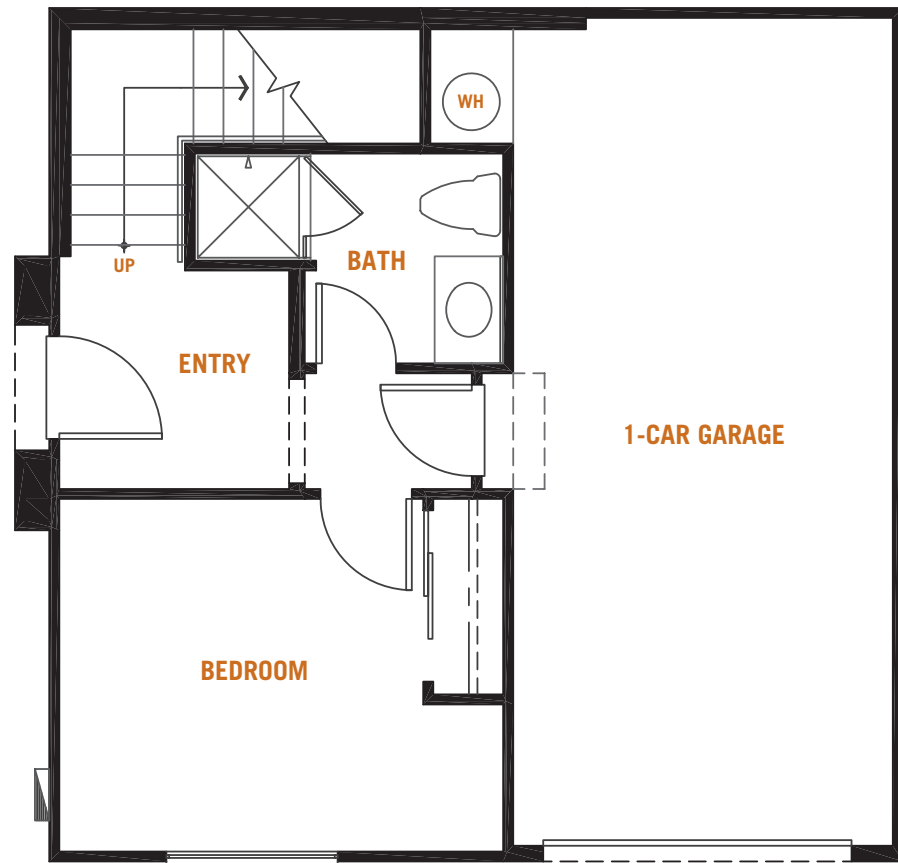

WATERCOLOR

SIENNA PLAN 513

1,407 sf 3 Bedrooms 3 Bathrooms 1-Car Garage

FIRST FLOOR

SECOND FLOOR

THIRD FLOOR

PRELIMINARY