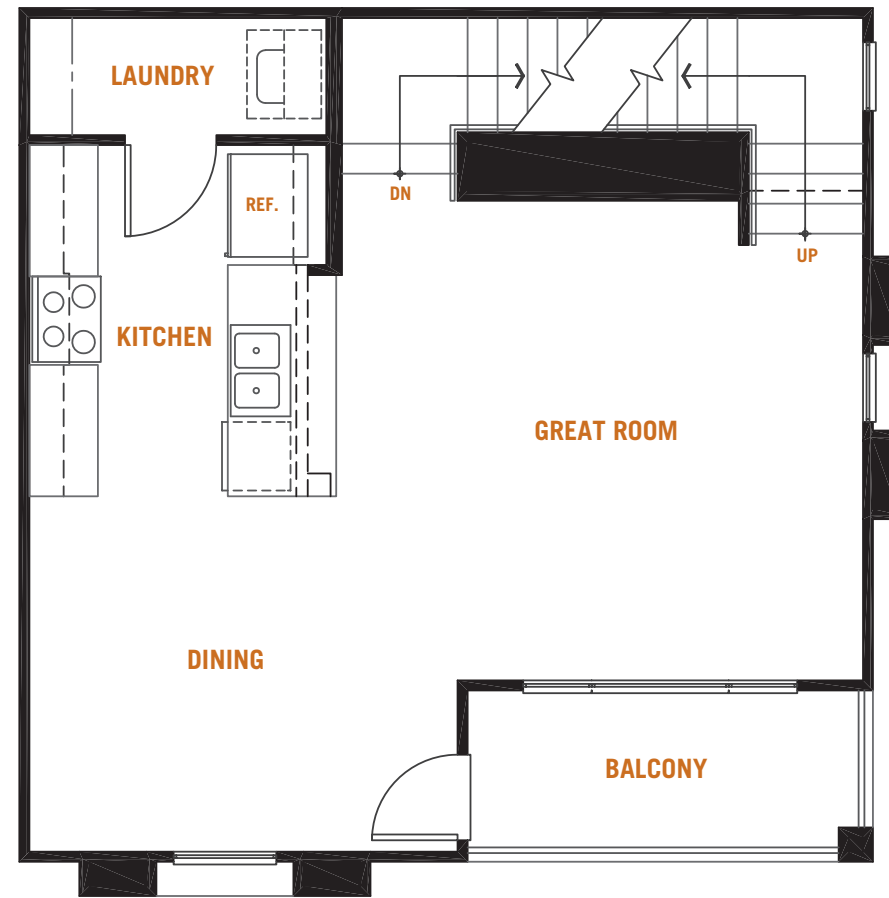

# WATERCOLOR

SIENNA PLAN 512

1,347 sf 3 Bedrooms 2 Bathrooms 1-Car Garage

FIRST FLOOR

SECOND FLOOR

THIRD FLOOR

PRELIMINARY