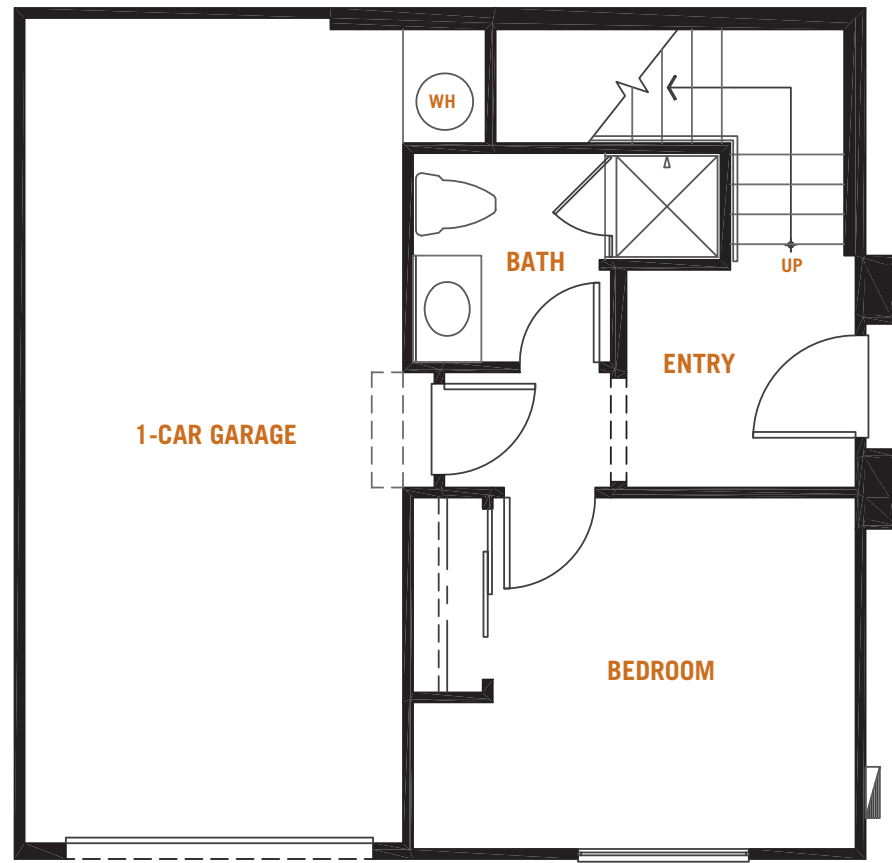

# WATERCOLOR

SIENNA PLAN 512

1,347 sf 3 Bedrooms 2 Bathrooms 1-Car Garage

FIRST FLOOR

SECOND FLOOR

THIRD FLOOR

PRELIMINARY