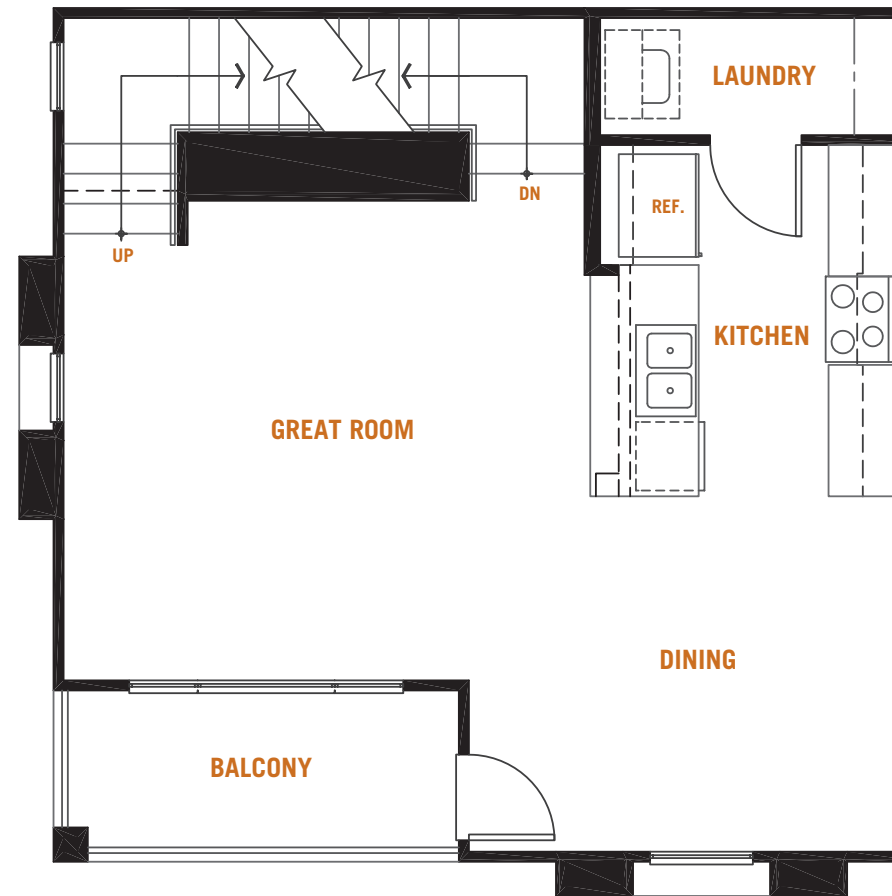

# WATERCOLOR

SIENNA PLAN 511

1,341 sf 2 Bedrooms 2 Bathrooms 1-Car Garage

FIRST FLOOR

SECOND FLOOR

THIRD FLOOR

PRELIMINARY