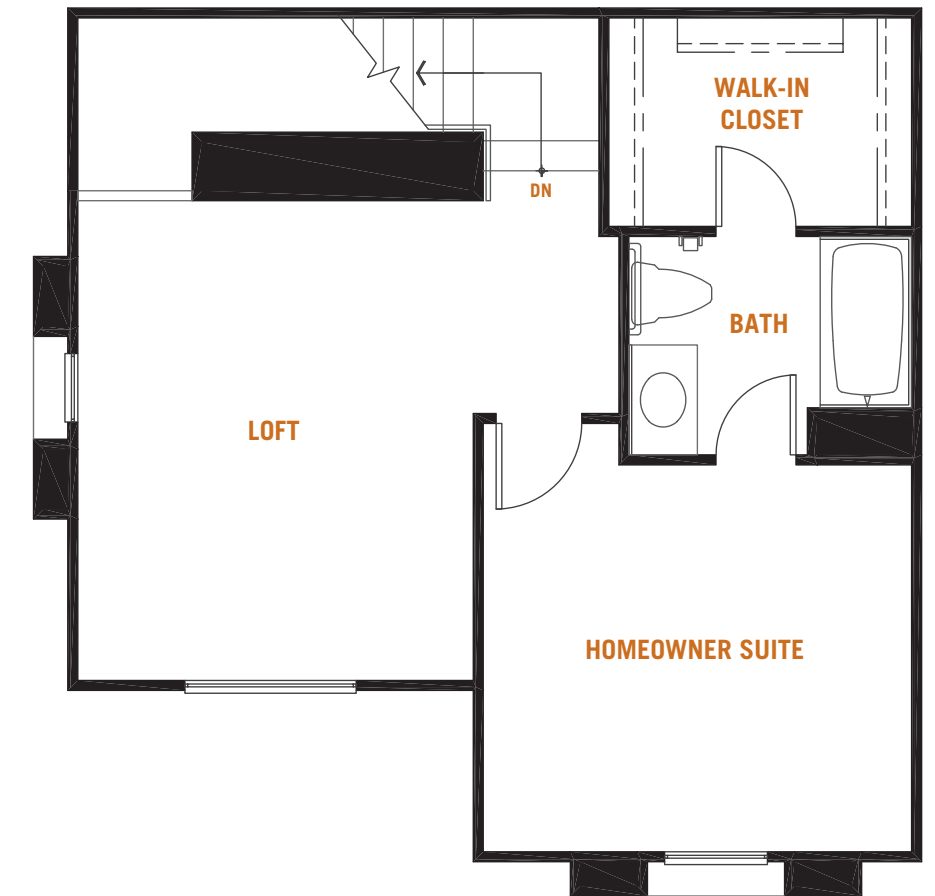

# WATERCOLOR

SIENNA PLAN 511

1,341 sf 2 Bedrooms 2 Bathrooms 1-Car Garage

FIRST FLOOR

SECOND FLOOR

THIRD FLOOR

PRELIMINARY