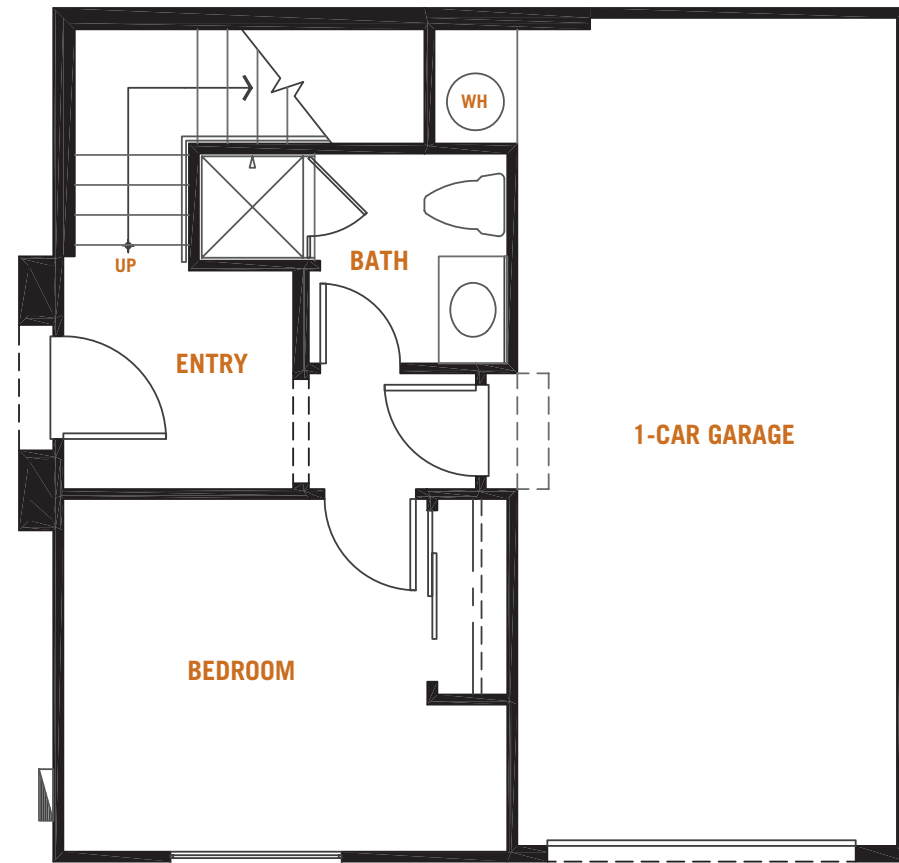

# WATERCOLOR

SIENNA PLAN 511

1,341 sf 2 Bedrooms 2 Bathrooms 1-Car Garage

FIRST FLOOR

SECOND FLOOR

THIRD FLOOR

PRELIMINARY