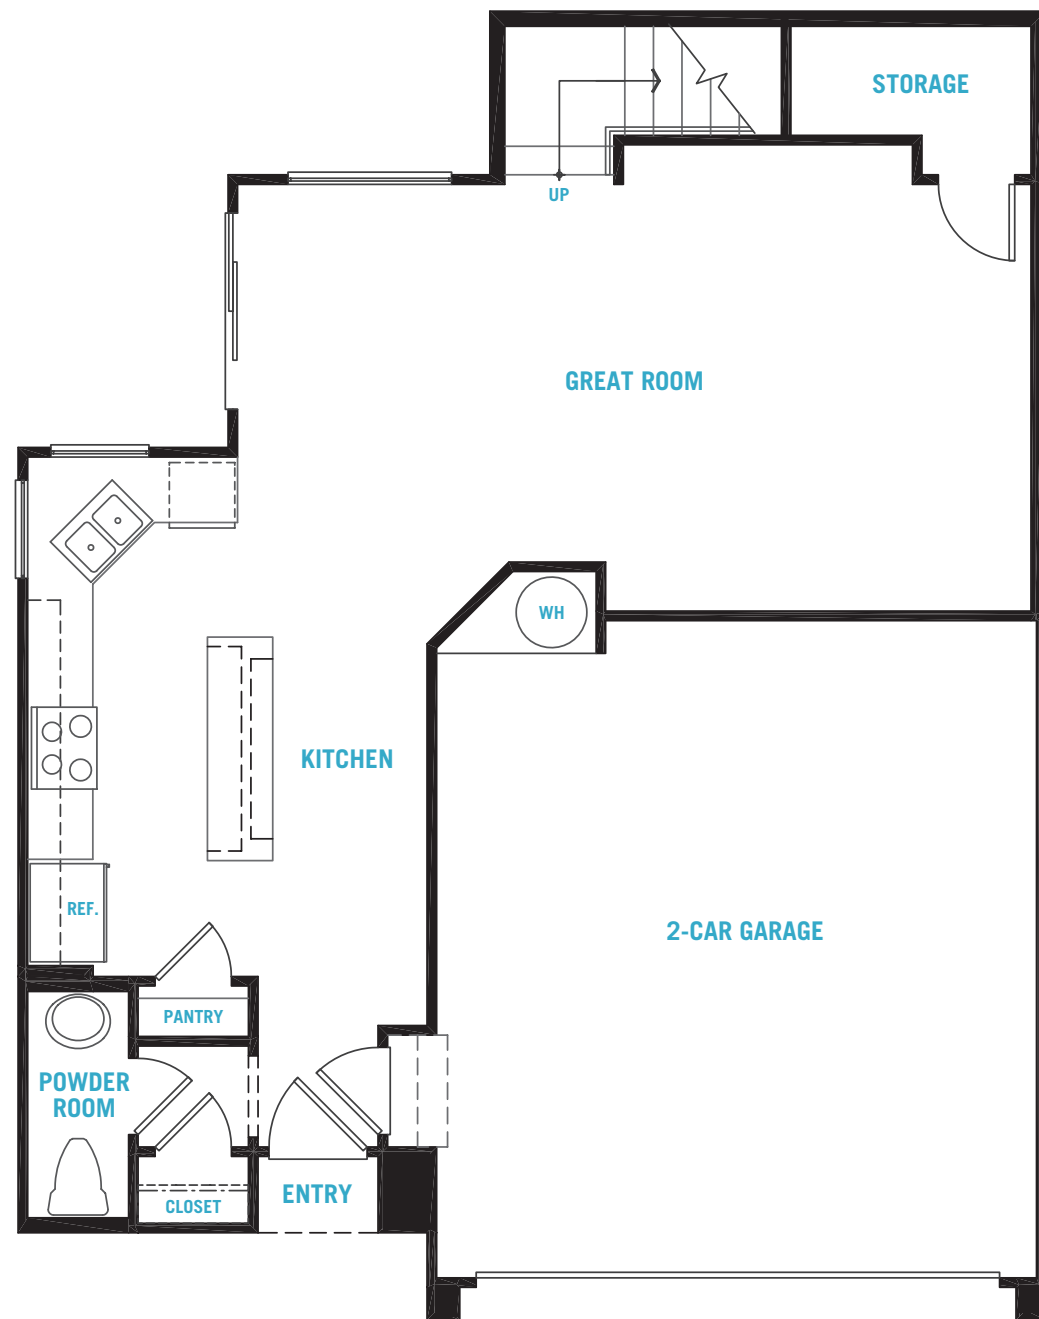

WATERCOLOR

AQUA PLAN 531

1,690 sf 3 Bedrooms 2.5 Bathrooms 2-Car Garage

FIRST FLOOR

SECOND FLOOR

PRELIMINARY