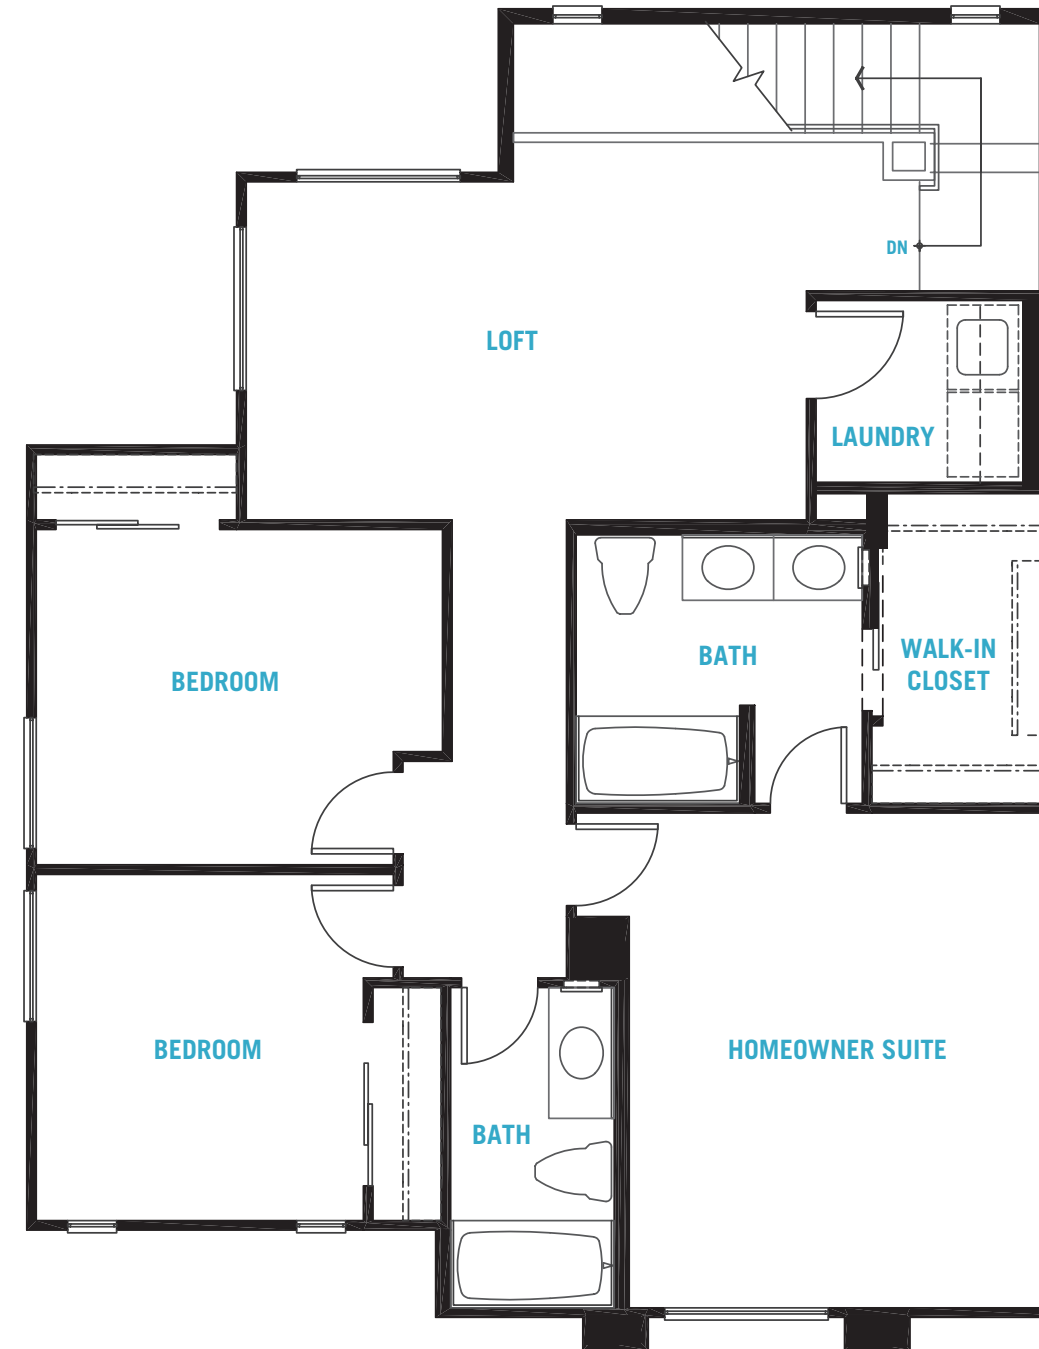

WATERCOLOR

AQUA PLAN 531

1,690 sf 3 Bedrooms 2.5 Bathrooms 2-Car Garage

FIRST FLOOR

SECOND FLOOR

PRELIMINARY