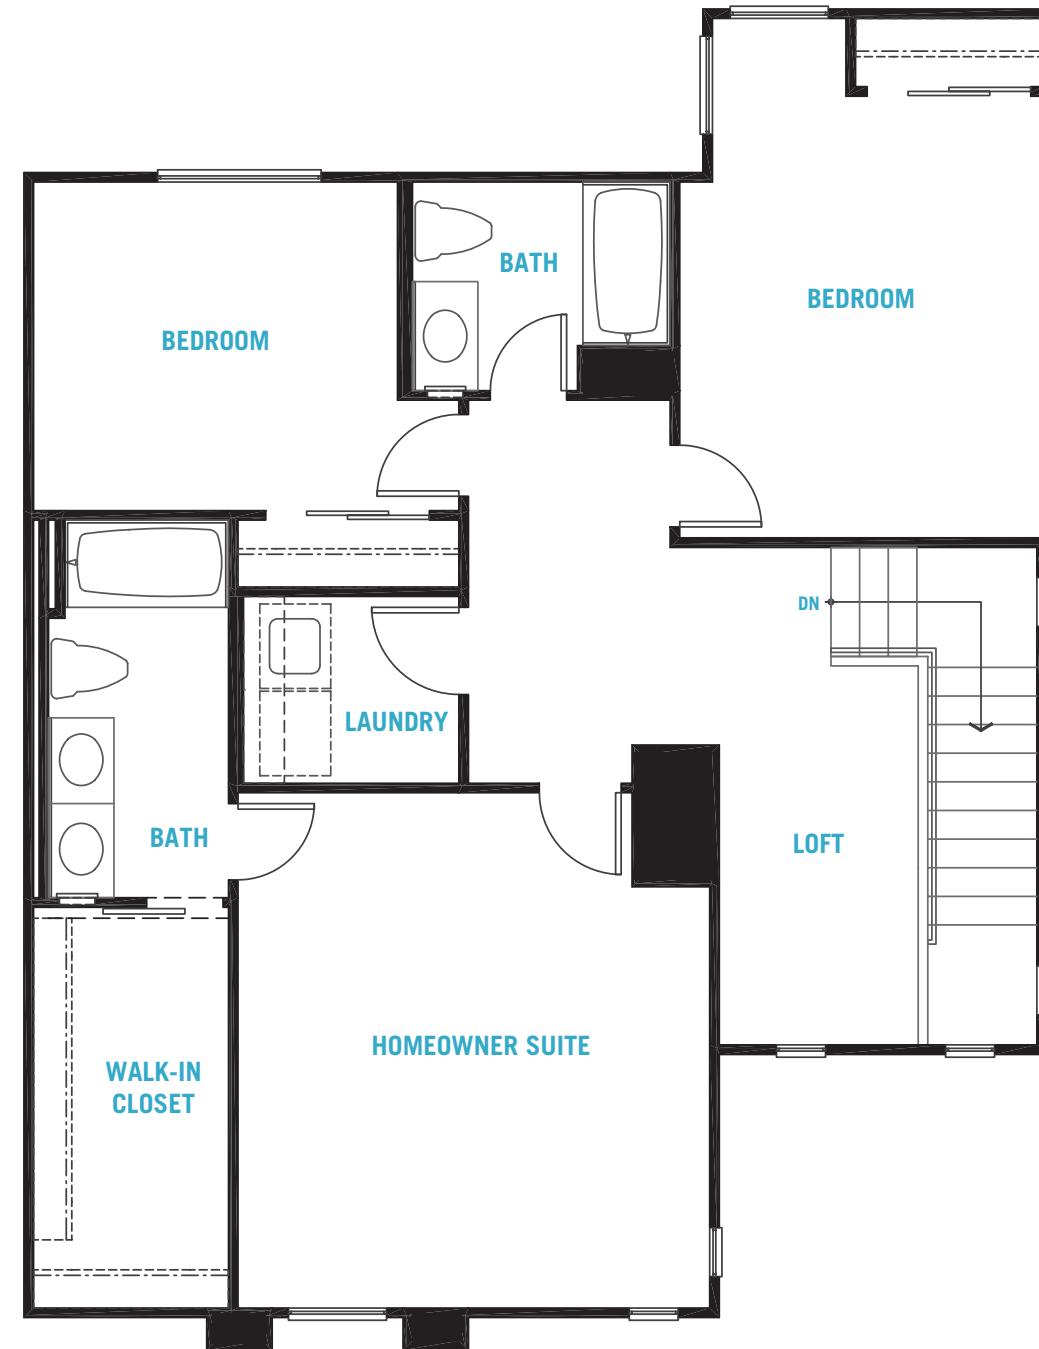

WATERCOLOR

AQUA PLAN 530

1,663 sf 3 Bedrooms 2.5 Bathrooms 2-Car Garage

FIRST FLOOR

SECOND FLOOR

PRELIMINARY