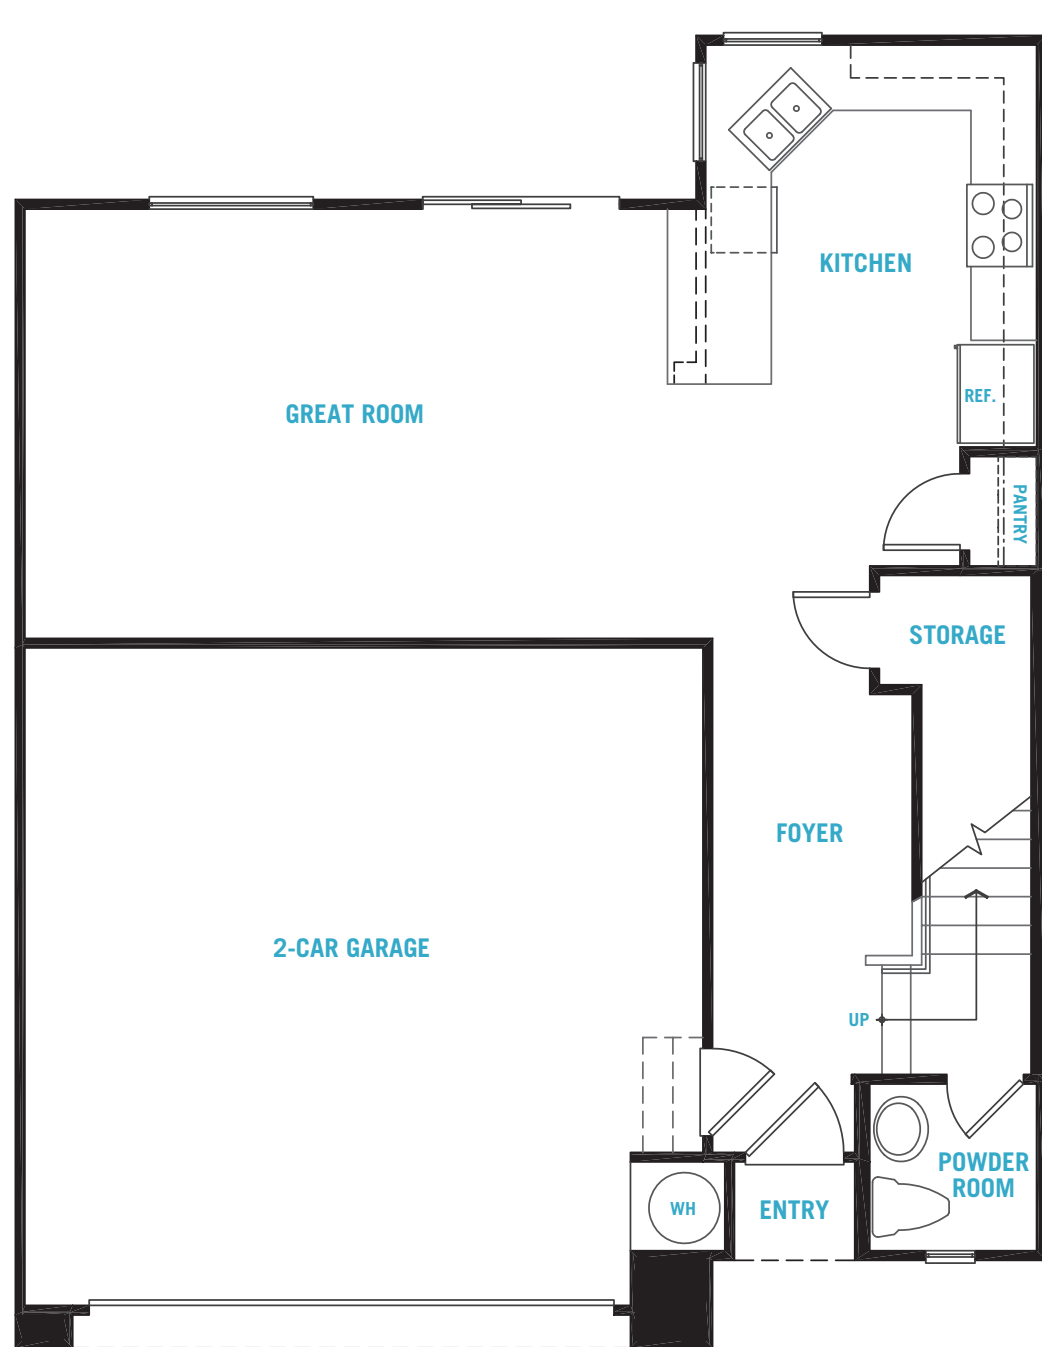

WATERCOLOR

AQUA PLAN 530

1,663 sf 3 Bedrooms 2.5 Bathrooms 2-Car Garage

FIRST FLOOR

SECOND FLOOR

PRELIMINARY