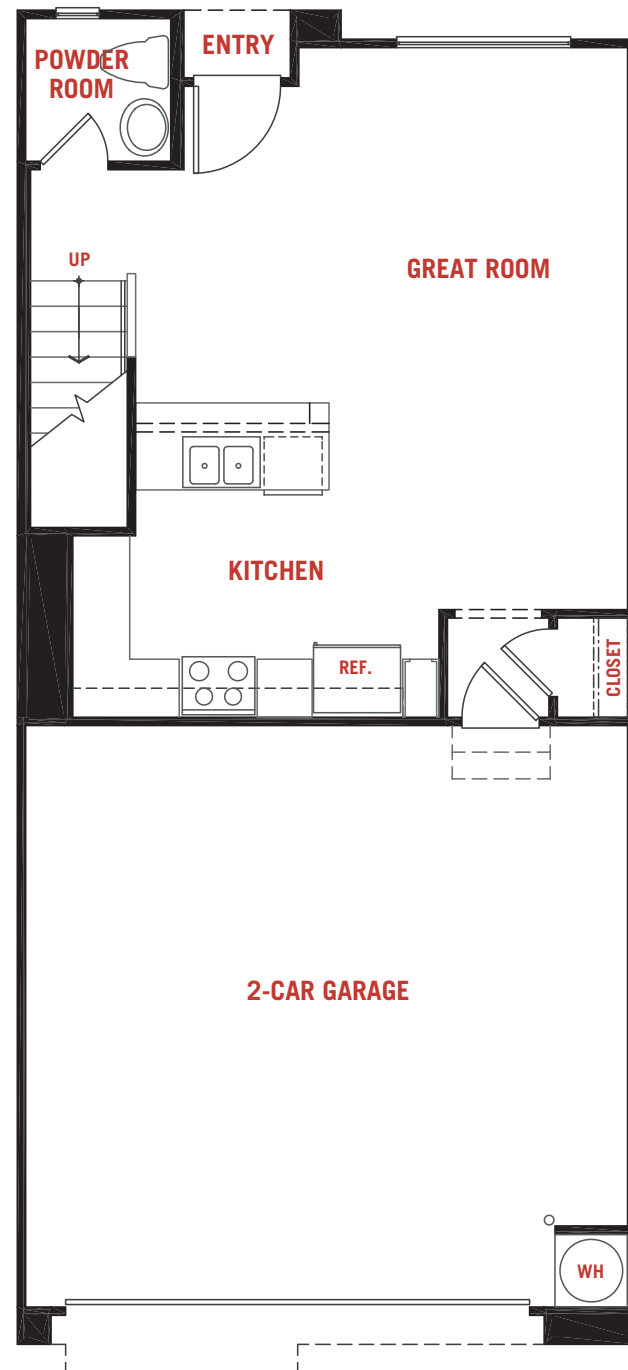

WATERCOLOR

CRIMSON PLAN 526

1,352 sf 3 Bedrooms 2.5 Bathrooms 2-Car Garage

FIRST FLOOR

SECOND FLOOR

PRELIMINARY