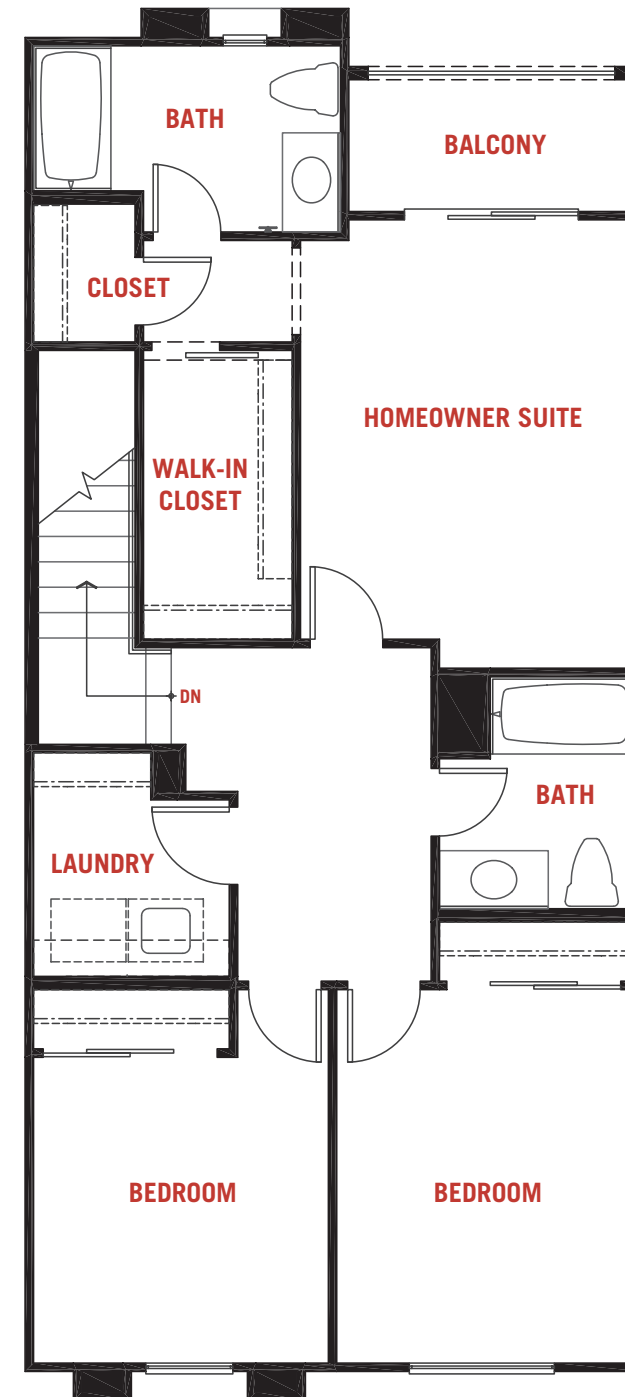

WATERCOLOR

CRIMSON PLAN 526

1,352 sf 3 Bedrooms 2.5 Bathrooms 2-Car Garage

FIRST FLOOR

SECOND FLOOR

PRELIMINARY