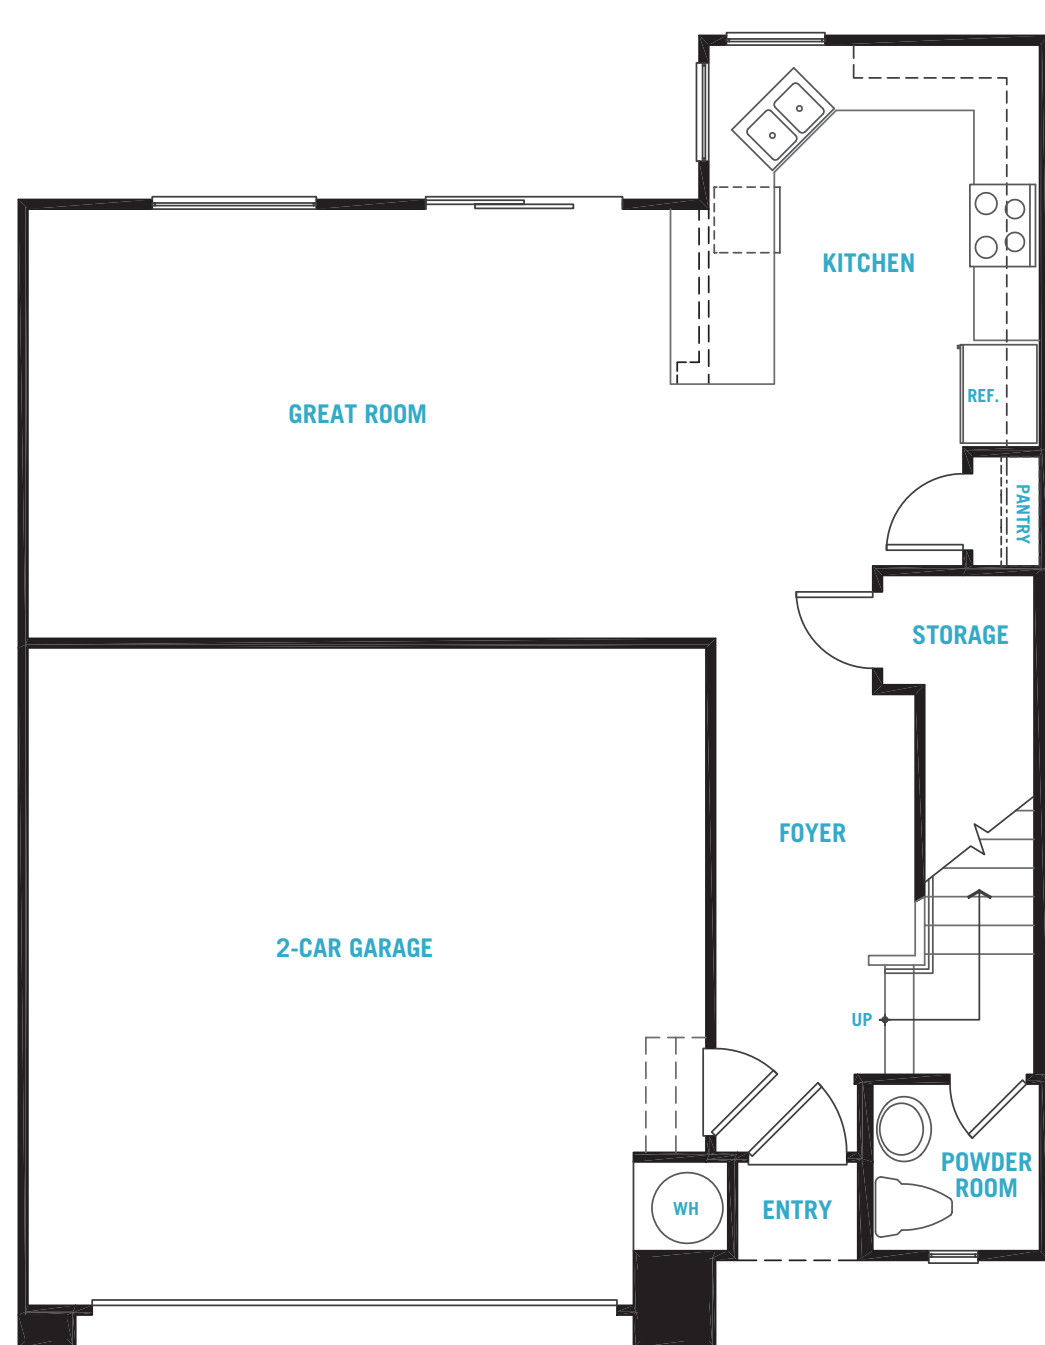

# WATERCOLOR

AQUA PLAN 530

1,666 sf 3 Bedrooms 2.5 Bathrooms 2-Car Garage

FIRST FLOOR

SECOND FLOOR