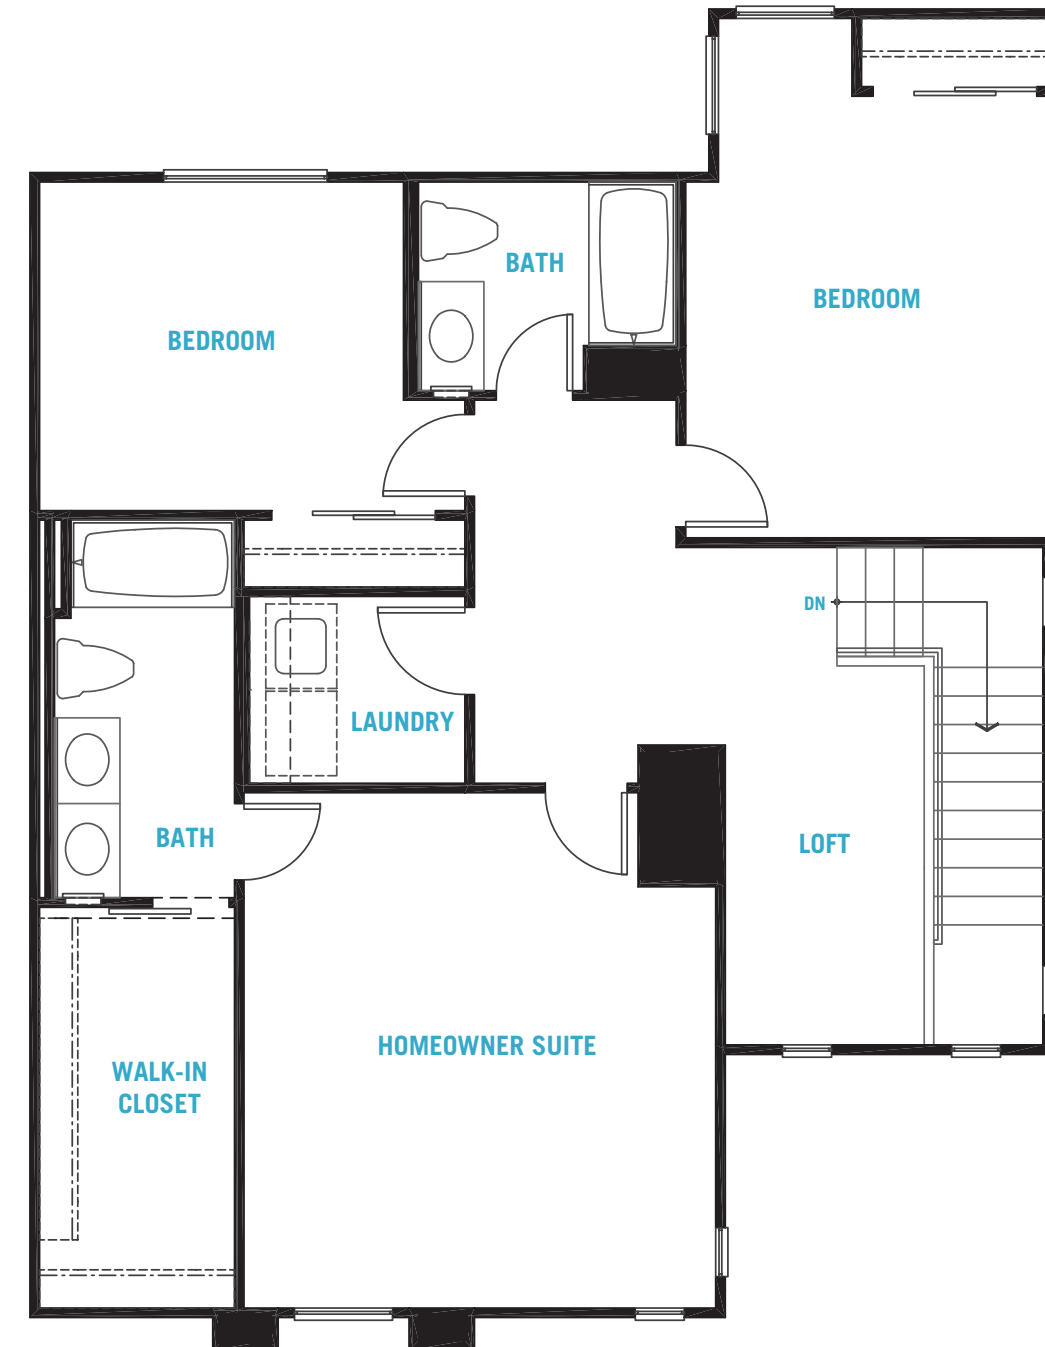

# WATERCOLOR

AQUA PLAN 530

1,666 sf 3 Bedrooms 2.5 Bathrooms 2-Car Garage

FIRST FLOOR

SECOND FLOOR